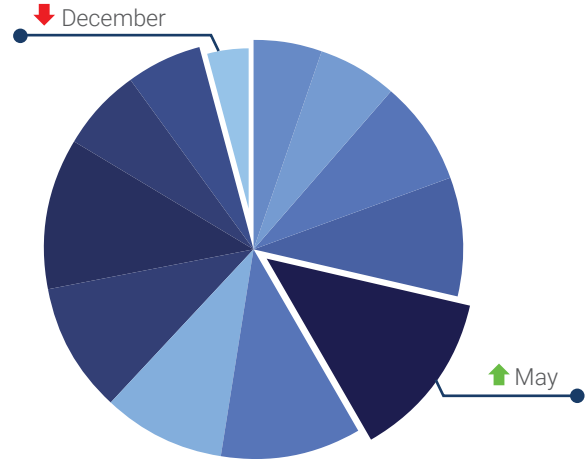

WAYS TO DISPLAY

- Nail signs to walls and fences
- Display signs on H-stands
- Hang signs from real estate sign posts
- Place signs in A-frames
- Lean signs against walls and windows
- Hang signs from windows and doors
- Nail signs to wooden stakes in the ground
- Suspend signs from ceilings
- Place signs in retail sign holders and stands
- String signs up through their flutes
- Place signs on a shelf

TYPES OF COROPLAST ORDERED

Fact: Approximately 10 times more 4mm coroplast is ordered than 6mm and 8mm combined.

MOST POPULAR SIZES

Top 10 for 4mm

MOST POPULAR MONTHS FOR COROPLAST SIGNS

Most popular month: May
Least popular month: December

MOST POPULAR SIZES

Top 10 for 6mm

Top 10 for 8mm

Fact: The overall most popular sizes are **24" x 36"** and **18" x 24"**.

YOUR COROPLAST CUSTOMERS

- Real estate agents
- Lawn care services
- Landscapers
- Home repair companies
- Political candidates
- Home builders
- Farmers' markets
- Retail stores
- Salons and barbershops
- Parks and outdoor recreational areas
- Golf courses
- And more