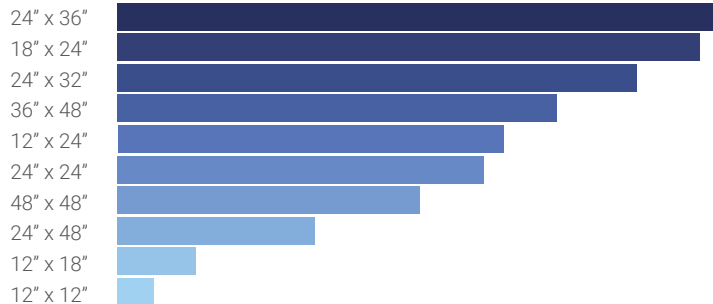

WAYS TO DISPLAY

- Nail signs to walls and fences
- Display signs on H-stands
- Hang signs from real estate sign posts
- Place signs in A-frames
- Lean signs against walls and windows
- Hang signs from windows and doors
- Nail signs to wooden stakes in the ground
- Suspend signs from ceilings
- Place signs in retail sign holders and stands
- String signs up through their flutes
- Place signs on a shelf

TYPES OF COROPLAST ORDERED

Fact: Approximately 10 times more 4mm coroplast is ordered than 6mm and 8mm combined.

MOST POPULAR SIZES

Top 10 for 4mm

MOST POPULAR MONTHS FOR COROPLAST SIGNS

Most popular month: May
Least popular month: December

MOST POPULAR SIZES

Top 10 for 6mm

Top 10 for 8mm

Fact: The overall most popular sizes are **24" x 36"** and **18" x 24"**.

YOUR COROPLAST CUSTOMERS

- Real estate agents
- Lawn care services
- Landscapers
- Home repair companies
- Political candidates
- Home builders
- Farmers' markets
- Retail stores
- Salons and barbershops
- Parks and outdoor recreational areas
- Golf courses
- And more