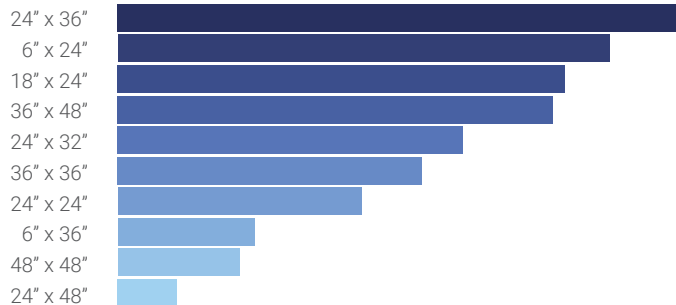

WAYS TO DISPLAY

- Nail signs to walls and fences
- Display signs on H-stands
- Hang signs from real estate sign posts
- Place signs in A-frames
- Lean signs against walls and windows
- Hang signs from windows and doors
- Nail signs to wooden stakes in the ground
- Suspend signs from ceilings
- Place signs in retail sign holders and stands
- String signs up through their flutes
- Place signs on a shelf

TYPES OF COROPLAST ORDERED

Fact: Approximately 10 times more 4mm coroplast is ordered than 6mm and 8mm combined.

MOST POPULAR SIZES

Top 10 for 4mm

MOST POPULAR MONTHS FOR COROPLAST SIGNS

Most popular month: May
Least popular month: December

MOST POPULAR SIZES

Top 10 for 6mm

Top 10 for 8mm

Fact: The overall most popular sizes are **24" x 36"** and **18" x 24"**.

YOUR COROPLAST CUSTOMERS

- Real estate agents
- Lawn care services
- Landscapers
- Home repair companies
- Political candidates
- Home builders
- Farmers' markets
- Retail stores
- Salons and barbershops
- Parks and outdoor recreational areas
- Golf courses
- And more