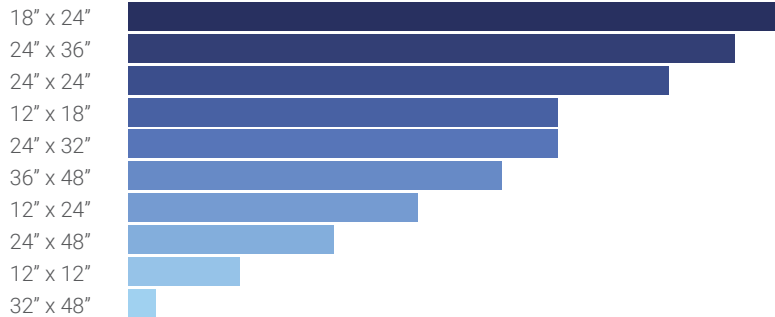

WAYS TO DISPLAY

- Nail signs to walls and fences
- Display signs on H-stands
- Hang signs from real estate sign posts
- Place signs in A-frames
- Lean signs against walls and windows
- Hang signs from windows and doors
- Nail signs to wooden stakes in the ground
- Suspend signs from ceilings
- Place signs in retail sign holders and stands
- String signs up through their flutes
- Place signs on a shelf

TYPES OF COROPLAST ORDERED

Fact: Approximately 10 times more 4mm coroplast is ordered than 6mm and 8mm combined.

MOST POPULAR SIZES

Top 10 for 4mm

MOST POPULAR MONTHS FOR COROPLAST SIGNS

Most popular month: May
Least popular month: December

MOST POPULAR SIZES

Top 10 for 6mm

Top 10 for 8mm

Fact: The overall most popular sizes are **24" x 36"** and **18" x 24"**.

YOUR COROPLAST CUSTOMERS

- Real estate agents
- Lawn care services
- Landscapers
- Home repair companies
- Political candidates
- Home builders
- Farmers' markets
- Retail stores
- Salons and barbershops
- Parks and outdoor recreational areas
- Golf courses
- And more